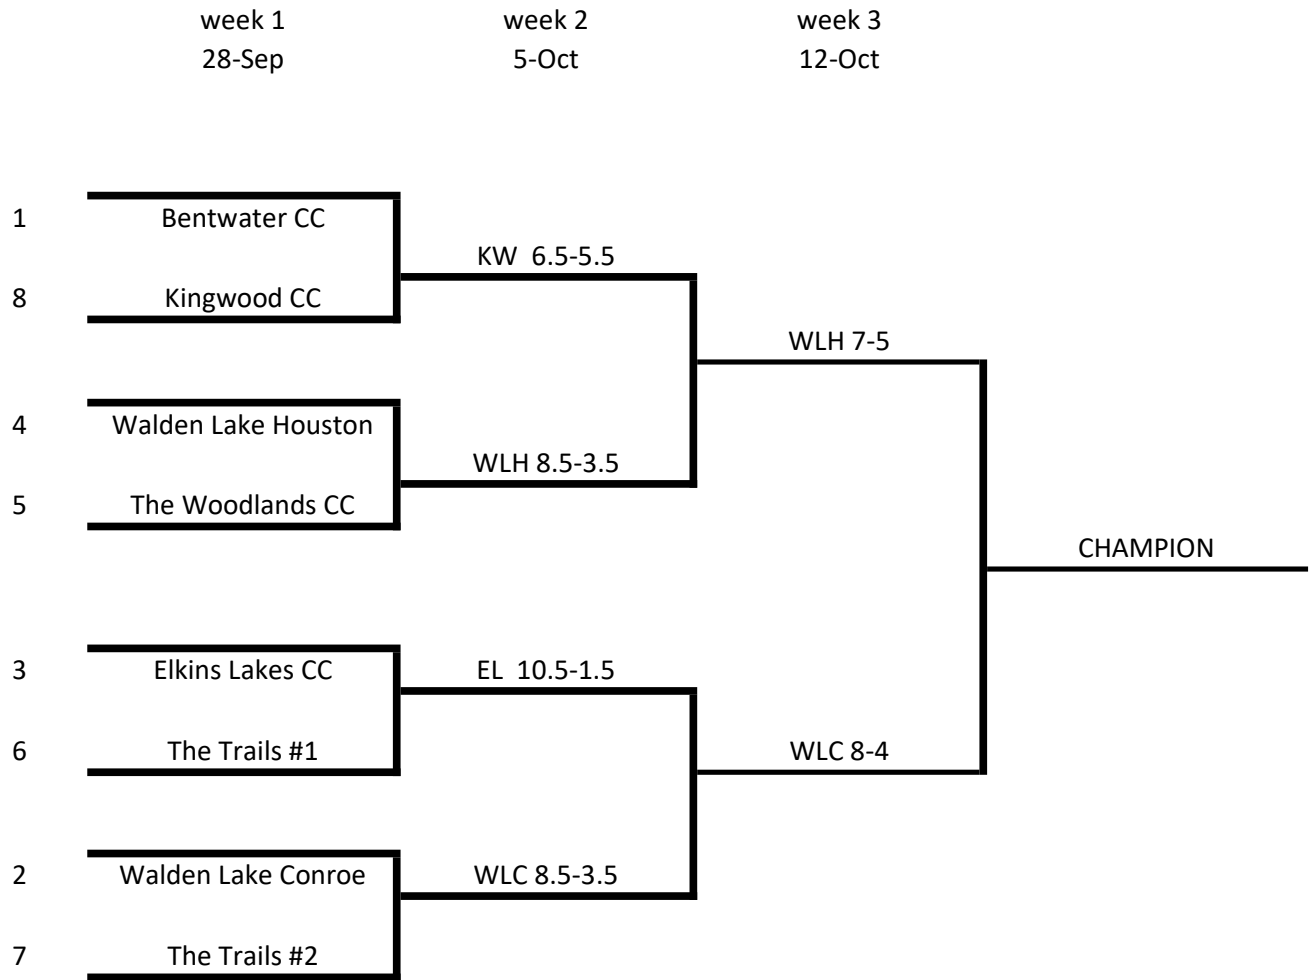

POST SEASON PLAYOFFS

Standings*

Bentwater	1
Walden Lake Conroe	2
Elkins Lake	3
Walden Lake Houston	4
The Woodlands	5
The Trails #1	6
The Trails #2	7
Kingwood	8